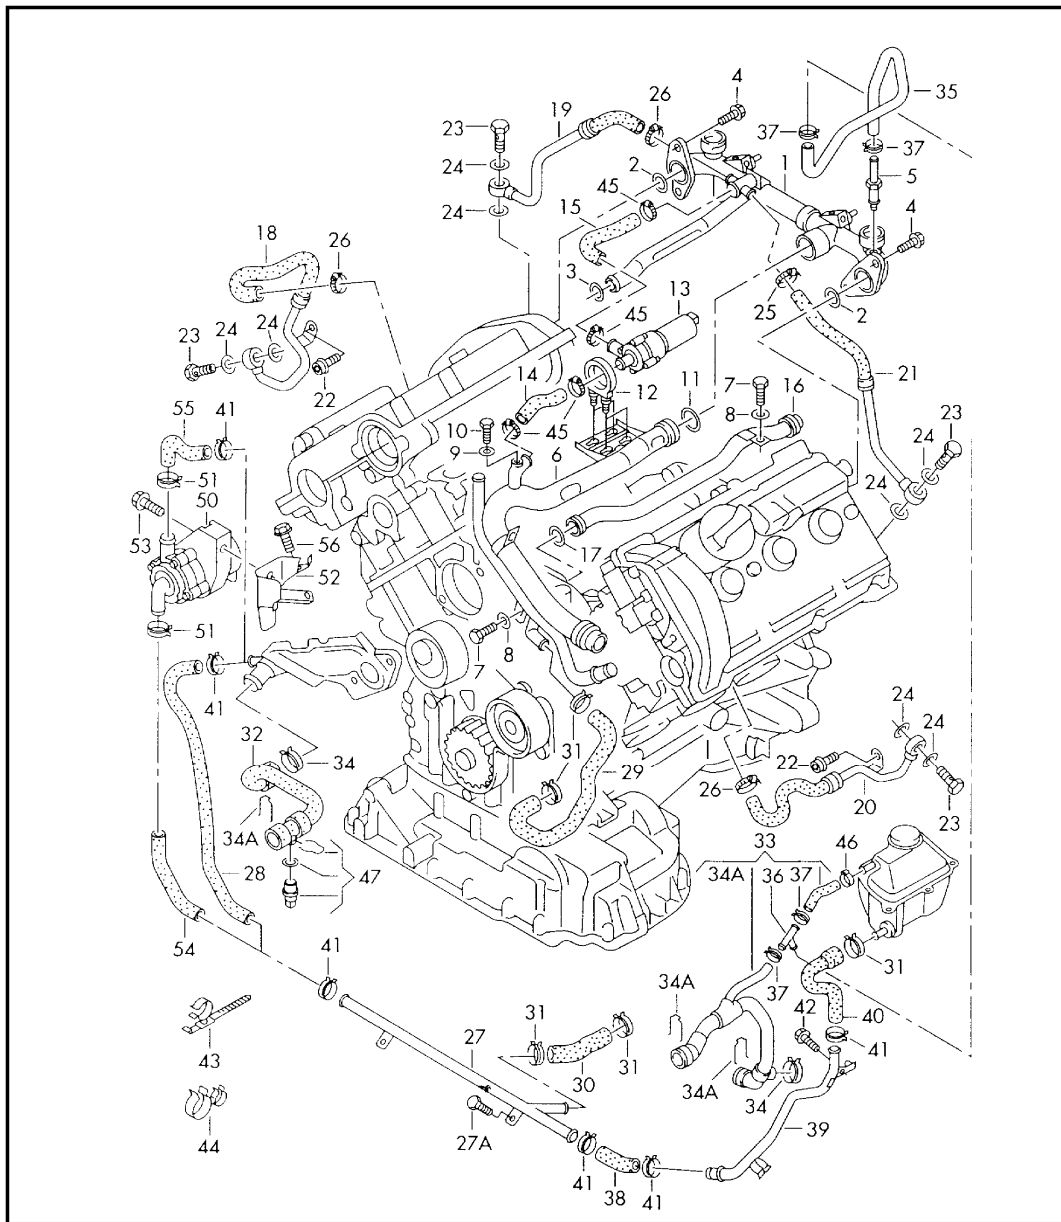

Model	Year	MG	SG	Illustration	Restrictions	UPD	13:31	22.05.2009		ETKA
A4Q	2000	1	21	121-62		747	USA			

Pos	Part Number	Name	Remarks	Qty	Model
		water cooling	2,7ltr.		6 cylinder: APB
- b	059 919 501 A	dual temperature sender	4 pin	1	
-	357 919 369 F	thermal switch	2 pin 112C	1	
- + N	903 168 02	round seal	19,6X3,65	2	
1	078 121 071 CD	water tube		1	
2 + N	905 607 01	round seal	30X5	2	
3 + N	903 800 02	round seal	24X3	1	
4 + N	101 725 01	bolt, with hex. socket hd. (combi.)	M6X22	4	
5	078 145 755 B	union		1	
6	078 121 070 CB	water pipe with servo steering oil suction pipe		1	
7 + N	010 215 27	screw, hex. hd.	M6X15	X	
8 + N	011 524 23	washer	6,4X12,5X1,6	X	
9 + N	013 811 5	seal ring	10X13,5	X	
10	N 016 024 1	plug	M10X1	X	
11 + N	905 607 01	round seal	30X5	1	
12	035 959 209 E	rubber isolator		2	
13 b	078 965 561	additional water pump		1	
(13)	078 121 147	angled elbow (for modified vehicles)	20MM/20MM	1	
14	078 121 082 E	water hose (water pipe > additional water pump)		1	
15	078 121 082 H	water hose (water pipe > additional water pump)		1	
16	078 121 075 AB	water tube		1	
17 + N	903 653 02	round seal	20X3	1	
18	078 121 598 F	water tube F	supply	1	
		>> 8D-Y-050 000* also use:	N 013 849 5	1	